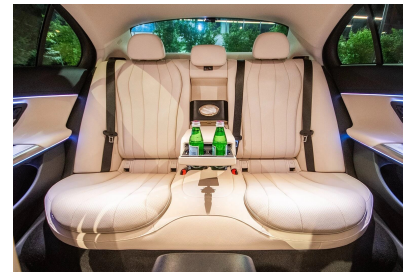

Contact:

Tel.: +44 20 3588 7000
Emergency phone: +44 7498 297228
E-mail: info@ldnchauffeur.co.uk
WhatsApp: 447498297228

Office:

Podium - Ealing Cross
85 Uxbridge Road
London W5 5TH

Company Details:

LDNChauffeur Worldwide
Licence: 458
Company No: 09252906
VAT: GB 236 7762 78