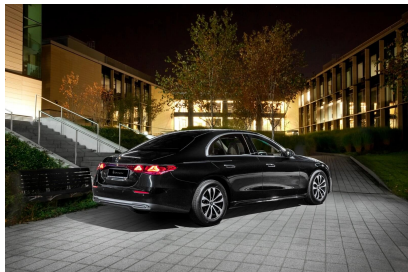

Contact:

Tel.: +44 20 3588 7000
Emergency phone: +44 7498 297228
E-mail: info@ldnchauffeur.co.uk
WhatsApp: 447498297228

Office:

Podium - Ealing Cross
85 Uxbridge Road
London W5 5TH

Company Details:

LDNChauffeur Worldwide
Licence: 458
Company No: 09252906
VAT: GB 236 7762 78