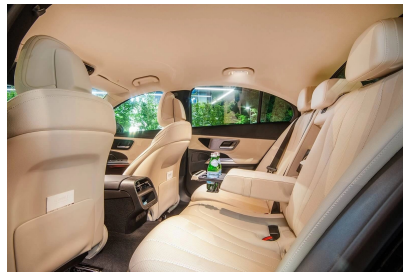

Contact:

Tel.: +44 20 3588 7000
Emergency phone: +44 7498 297228
E-mail: info@ldnchauffeur.co.uk
WhatsApp: 447498297228

Office:

Podium - Ealing Cross
85 Uxbridge Road
London W5 5TH

Company Details:

LDNChauffeur Worldwide
Licence: 458
Company No: 09252906
VAT: GB 236 7762 78