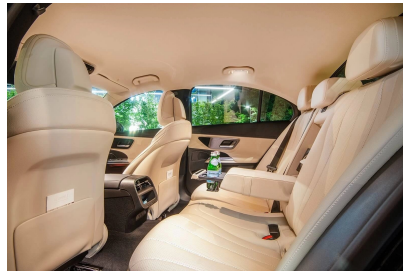

Contact:

Tel.: +44 20 3588 7000
Emergency phone: +44 20 3588 7000
E-mail: info@ldnchauffeur.co.uk
WhatsApp: 447498297228

Office:

Podium - Ealing Cross
85 Uxbridge Road
London W5 5TH

Company Details:

LDNChauffeur Worldwide
Licence: 458
Company No: 09252906
VAT: GB 236 7762 78