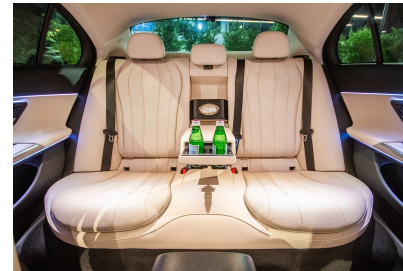

Contact:

Tel.: +44 20 3588 7000
Emergency phone: +44 20 3588 7000
E-mail: info@ldnchauffeur.co.uk
WhatsApp: 447498297228

Office:

Podium - Ealing Cross
85 Uxbridge Road
London W5 5TH

Company Details:

LDNChauffeur Worldwide
Licence: 458
Company No: 09252906
VAT: GB 236 7762 78