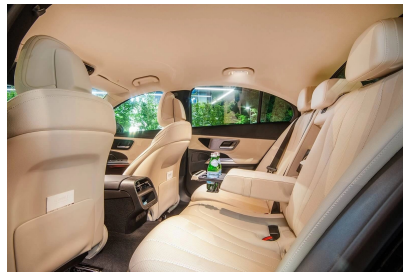

Contact:

Tel.: +44 20 3588 7000
Emergency phone: +44 20 3588 7000
E-mail: info@ldnchauffeur.co.uk
WhatsApp: 447498297228

Office:

Podium - Ealing Cross
85 Uxbridge Road
London W5 5TH

Company Details:

LDNChauffeur Worldwide
Licence: 458
Company No: 09252906
VAT: GB 236 7762 78