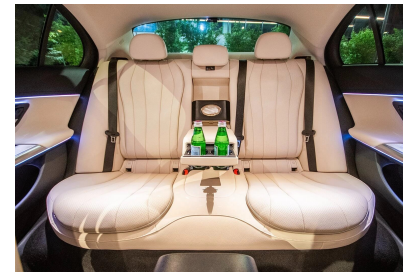

Contact:

Tel.: +44 20 3588 7000
Emergency phone: +44 7498 297228
E-mail: info@ldnchauffeur.co.uk
WhatsApp: 447498297228

Office:

Podium - Ealing Cross
85 Uxbridge Road
London W5 5TH

Company Details:

LDNChauffeur Worldwide
Licence: 458
Company No: 09252906
VAT: GB 236 7762 78