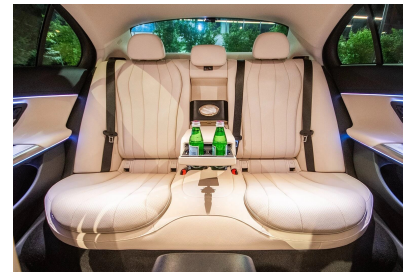

Contact:

Tel.: +44 20 3588 7000
Emergency phone: +44 20 3588 7000
E-mail: info@ldnchauffeur.co.uk
WhatsApp: 447498297228

Office:

Podium - Ealing Cross
85 Uxbridge Road
London W5 5TH

Company Details:

LDNChauffeur Worldwide
Licence: 458
Company No: 09252906
VAT: GB 236 7762 78