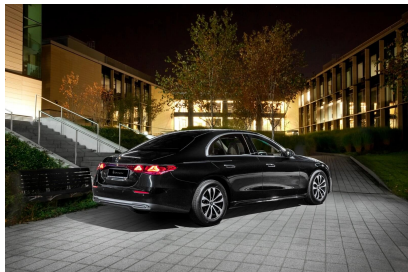

Contact:

Tel.: +44 20 3588 7000
Emergency phone: +44 20 3588 7000
E-mail: info@ldnchauffeur.co.uk
WhatsApp: 447498297228

Office:

Podium - Ealing Cross
85 Uxbridge Road
London W5 5TH

Company Details:

LDNChauffeur Worldwide
Licence: 458
Company No: 09252906
VAT: GB 236 7762 78