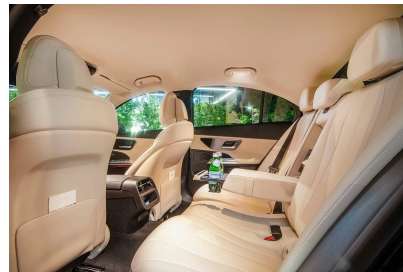

Contact:

Tel.: +44 20 3588 7000
Emergency phone: +44 7498 297228
E-mail: info@ldnchauffeur.co.uk
WhatsApp: 447498297228

Office:

Podium - Ealing Cross
85 Uxbridge Road
London W5 5TH

Company Details:

LDNChauffeur Worldwide
Licence: 458
Company No: 09252906
VAT: GB 236 7762 78